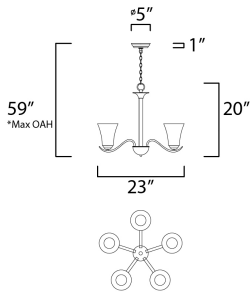

PRODUCT DESCRIPTION

Gently waving arms of Satin Nickel or Oil Rubbed Bronze support tall-profile Frosted glass shades creating a scale normally not found in this category of lighting. The bath vanity may be installed up or down and also includes a Polished Chrome finish.

*max overall height

MEASUREMENTS

- DIMENSION : 23" L x 23" W x 20" H
- MAX OAH : 59" OAH
- CANOPY : 5" W x 1" H x 5" L
- HANGING WEIGHT : 10.56 lb

LAMPING

- INPUT VOLTAGE : 120V
- BULB : 5 x 60W Incandescent E26 Medium , 300W Total
- BULB INCLUDED : (Not Included)
- DIMMABLE :