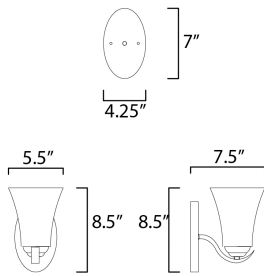

PRODUCT DESCRIPTION

Gently waving arms of Satin Nickel or Oil Rubbed Bronze support tall-profile Frosted glass shades creating a scale normally not found in this category of lighting. The bath vanity may be installed up or down and also includes a Polished Chrome finish.

ADDITIONAL

INSTALL UP/DOWN: Up/Down
OPERATING TEMPERATURE:
-20°C (-4°F), 40°C (104°F)

MEASUREMENTS

- DIMENSION : 5.5" W x 8.5" H x 7.5" Ext
- BACK PLATE : 7" W x 4.25" H x 4.75" HCO
- HANGING WEIGHT : 1.94 lb