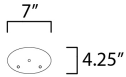

**MEASUREMENTS**

DIMENSION : 14.5" W x 9.5" H x 6.5" Ext  
 BACK PLATE : 7" W x 4.25" H x 7.5" HCO  
 HANGING WEIGHT : 3.7 lb

**LAMPING**

INPUT VOLTAGE : 120V  
 BULB : 2 x 60W Incandescent E26 Medium , 120W Total  
 BULB INCLUDED : (Not Included)  
 DIMMABLE : Yes  
 LIGHTING\_DIRECTION : Omni