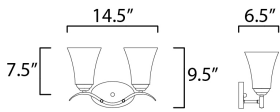

PRODUCT DESCRIPTION

Gently waving arms of Satin Nickel or Oil Rubbed Bronze support tall-profile Frosted glass shades creating a scale normally not found in this category of lighting. The bath vanity may be installed up or down and also includes a Polished Chrome finish.

MEASUREMENTS

DIMENSION : 14.5" W x 9.5" H x 6.5" Ext
 BACK PLATE : 7" W x 4.25" H x 7.5" HCO
 HANGING WEIGHT : 5.5 lb

LAMPING

INPUT VOLTAGE : 120V
 BULB : 2 x 60W Incandescent E26 Medium , 120W Total
 BULB INCLUDED : (Not Included)
 DIMMABLE :
 LIGHTING_DIRECTION : Omni