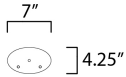

MEASUREMENTS

DIMENSION : 14.5" W x 9.5" H x 6.5" Ext
 BACK PLATE : 7" W x 4.25" H x 7.5" HCO
 HANGING WEIGHT : 5.5 lb

LAMPING

INPUT VOLTAGE : 120V
 BULB : 2 x 60W Incandescent E26 Medium , 120W Total
 BULB INCLUDED : (Not Included)
 DIMMABLE :
 LIGHTING_DIRECTION : Omni