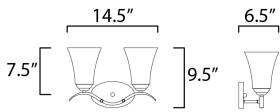

**PRODUCT DESCRIPTION**

Gently waving arms of Satin Nickel or Oil Rubbed Bronze support tall-profile Frosted glass shades creating a scale normally not found in this category of lighting. The bath vanity may be installed up or down and also includes a Polished Chrome finish.

**MEASUREMENTS**

DIMENSION : 14.5" W x 9.5" H x 6.5" Ext  
 BACK PLATE : 7" W x 4.25" H x 7.5" HCO  
 HANGING WEIGHT : 3.7 lb

**LAMPING**

INPUT VOLTAGE : 120V  
 BULB : 2 x 60W Incandescent E26 Medium , 120W Total  
 BULB INCLUDED : (Not Included)  
 DIMMABLE : Yes  
 LIGHTING\_DIRECTION : Omni