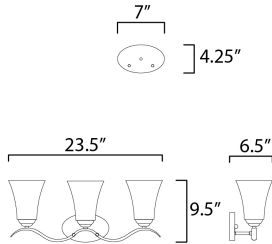

PRODUCT DESCRIPTION

Gently waving arms of Satin Nickel or Oil Rubbed Bronze support tall-profile Frosted glass shades creating a scale normally not found in this category of lighting. The bath vanity may be installed up or down and also includes a Polished Chrome finish.

MEASUREMENTS

DIMENSION : 23.5" W x 9.5" H x 6.5" Ext
 BACK PLATE : 7" W x 4.25" H x 7.5" HCO
 HANGING WEIGHT : 6.82 lb

LAMPING

INPUT VOLTAGE : 120V
 BULB : 3 x 60W Incandescent E26 Medium , 180W Total
 BULB INCLUDED : (Not Included)
 DIMMABLE :
 LIGHTING_DIRECTION : Omni