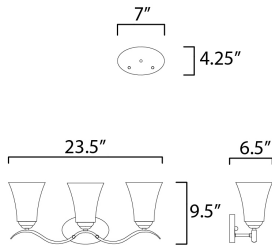

**PRODUCT DESCRIPTION**

Gently waving arms of Satin Nickel or Oil Rubbed Bronze support tall-profile Frosted glass shades creating a scale normally not found in this category of lighting. The bath vanity may be installed up or down and also includes a Polished Chrome finish.

**MEASUREMENTS**

DIMENSION : 23.5" W x 9.5" H x 6.5" Ext  
 BACK PLATE : 7" W x 4.25" H x 7.5" HCO  
 HANGING WEIGHT : 5.32 lb

**LAMPING**

INPUT VOLTAGE : 120V  
 BULB : 3 x 60W Incandescent E26 Medium , 180W Total  
 BULB INCLUDED : (Not Included)  
 DIMMABLE : Yes  
 LIGHTING\_DIRECTION : Omni