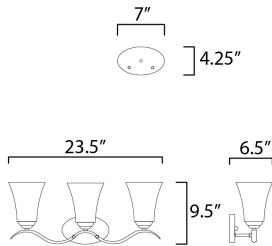

PRODUCT DESCRIPTION

Gently waving arms of Satin Nickel or Oil Rubbed Bronze support tall-profile Frosted glass shades creating a scale normally not found in this category of lighting. The bath vanity may be installed up or down and also includes a Polished Chrome finish.

MEASUREMENTS

DIMENSION : 23.5" W x 9.5" H x 6.5" Ext
 BACK PLATE : 7" W x 4.25" H x 7.5" HCO
 HANGING WEIGHT : 5.5 lb

LAMPING

INPUT VOLTAGE : 120V
 BULB : 3 x 60W Incandescent E26 Medium , 180W Total
 BULB INCLUDED : (Not Included)
 DIMMABLE : Yes
 LIGHTING_DIRECTION : Omni