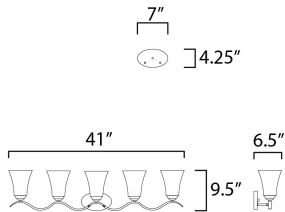

**PRODUCT DESCRIPTION**

Gently waving arms of Satin Nickel or Oil Rubbed Bronze support tall-profile Frosted glass shades creating a scale normally not found in this category of lighting. The bath vanity may be installed up or down and also includes a Polished Chrome finish.

**MEASUREMENTS**

DIMENSION : 41" W x 9.5" H x 6.5" Ext  
 BACK PLATE : 7" W x 4.25" H x 7.5" HCO  
 HANGING WEIGHT : 8.27 lb

**LAMPING**

INPUT VOLTAGE : 120V  
 BULB : 5 x 60W Incandescent E26 Medium , 300W Total  
 BULB INCLUDED : (Not Included)  
 DIMMABLE :  
 LIGHTING\_DIRECTION : Omni