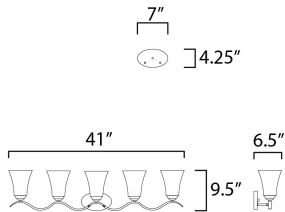

PRODUCT DESCRIPTION

Gently waving arms of Satin Nickel or Oil Rubbed Bronze support tall-profile Frosted glass shades creating a scale normally not found in this category of lighting. The bath vanity may be installed up or down and also includes a Polished Chrome finish.

MEASUREMENTS

DIMENSION : 41" W x 9.5" H x 6.5" Ext
 BACK PLATE : 7" W x 4.25" H x 7.5" HCO
 HANGING WEIGHT : 8.27 lb

LAMPING

INPUT VOLTAGE : 120V
 BULB : 5 x 60W Incandescent E26 Medium , 300W Total
 BULB INCLUDED : (Not Included)
 DIMMABLE :
 LIGHTING_DIRECTION : Omni