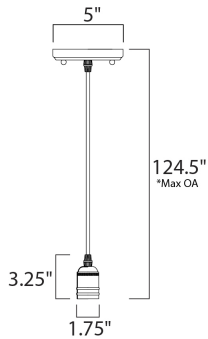

MEASUREMENTS

- DIMENSION : 5" L x 5" W x 3.25" H
- MAX OAH : 124.5" OAH
- CANOPY : 5" W x 0.75" H x 5" L
- HANGING WEIGHT : 9.9 lb
- WIRE LENGTH : 120"

LAMPING

- INPUT VOLTAGE : 120V
- BULB : 1 x 60W Incandescent E26 Medium , 60W Total
- BULB INCLUDED : (Not Included)
- DIMMABLE :