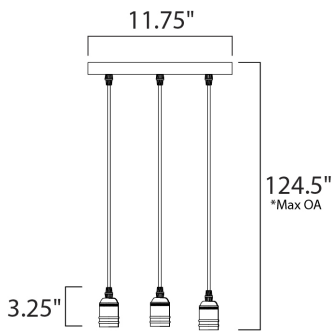

*max overall height

MEASUREMENTS

- DIMENSION : 11.75" L x 11.75" W x 3.25" H
- MAX OAH : 124.5" OAH
- CANOPY : 11.75" W x 1" H x 11.75" L
- HANGING WEIGHT : 6.44 lb
- WIRE LENGTH : 120"

LAMPING

- INPUT VOLTAGE : 120V
- LUMENS : 495 Rated
- BULB : 3 x 3.5W LED E26 Medium A52 , 10W Total
- BULB INCLUDED : (Included)
- DIMMABLE : Yes
- COLOR_TEMP : 2200K

FINISHES OPTION

 Black / Antique Brass (BKAB)

MATERIAL

Steel, Aluminum

RATINGS

cETLus
Dry Location

ADDITIONAL

SLOPE: 120
OPERATING TEMPERATURE:
-20°C (-4°F), 40°C (104°F)