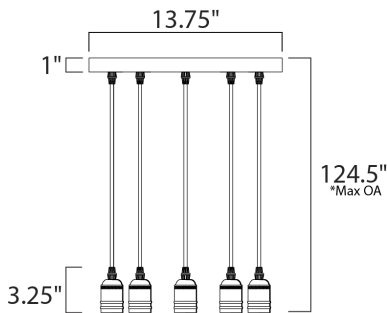

*max overall height

MEASUREMENTS

- DIMENSION : 13.75" L x 13.75" W x 3.25" H
- MAX OAH : 124.5" OAH
- CANOPY : 13.75" W x 1" H x 13.75" L
- HANGING WEIGHT : 5.5 lb
- WIRE LENGTH : 120"

LAMPING

- INPUT VOLTAGE : 120V
- BULB : 5 x 60W Incandescent E26 Medium , 300W Total
- BULB INCLUDED : (Not Included)
- DIMMABLE :

FINISHES OPTION

-  Black / Antique Brass (BKAB)

MATERIAL

Steel, Aluminum

RATINGS

cETLus
Dry Location

ADDITIONAL

SLOPE: 120
OPERATING TEMPERATURE:
-20°C (-4°F), 40°C (104°F)