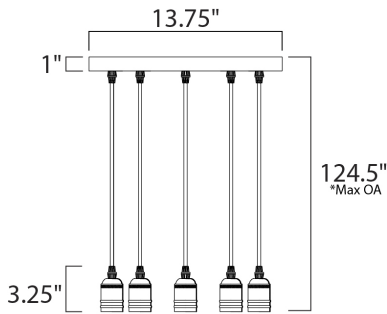

*max overall height

MEASUREMENTS

DIMENSION : 13.75" L x 13.75" W x 3.25" H
 MAX OAH : 124.5" OAH
 CANOPY : 13.75" W x 1" H x 13.75" L
 HANGING WEIGHT : 10.44 lb
 WIRE LENGTH : 120"

LAMPING

INPUT VOLTAGE : 110-130V
 BULB : 5 x 3.5W LED E26 Medium A52 , 18W Total
 BULB INCLUDED : (Included)
 DIMMABLE : Yes
 COLOR_TEMP : 2200K

FINISHES OPTION

 Black / Antique Brass

MATERIAL

Steel + Aluminum

RATINGS

cETLus
 Dry Location

ADDITIONAL

SLOPE: 120
 OPERATING TEMPERATURE:
 -20°C (-4°F), 40°C (104°F)