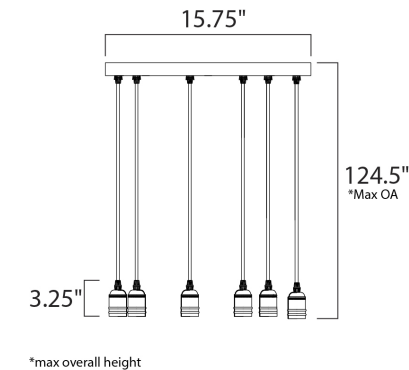

**MEASUREMENTS**

- DIMENSION : 15.75" L x 15.75" W x 3.25" H
- MAX OAH : 124.5" OAH
- CANOPY : 15.75" W x 1" H x 15.75" L
- HANGING WEIGHT : 15.16 lb
- WIRE LENGTH : 120"

**LAMPING**

- INPUT VOLTAGE : 120V
- LUMENS : 2,000 Rated
- BULB : 8 x 5W LED E26 Medium A50 , 40W Total
- BULB INCLUDED : (Included)
- DIMMABLE : Yes
- COLOR\_TEMP : 2200K

**FINISHES OPTION**

 Black / Antique Brass (BKAB)

**MATERIAL**

Steel, Aluminum

**RATINGS**

cETLus  
Dry Location

**ADDITIONAL**

SLOPE: 120  
OPERATING TEMPERATURE:  
-20°C (-4°F), 40°C (104°F)