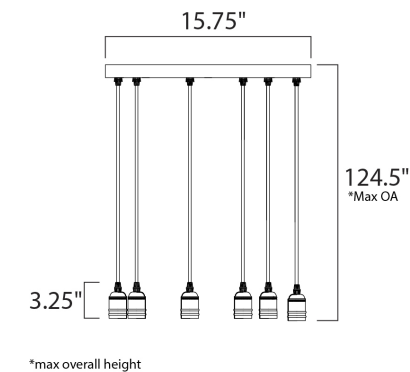

MEASUREMENTS

- DIMENSION : 15.75" L x 15.75" W x 3.25" H
- MAX OAH : 124.5" OAH
- CANOPY : 15.75" W x 1" H x 15.75" L
- HANGING WEIGHT : 15.16 lb
- WIRE LENGTH : 120"

LAMPING

- INPUT VOLTAGE : 120V
- LUMENS : 2,000 Rated
- BULB : 8 x 5W LED E26 Medium A50 , 40W Total
- BULB INCLUDED : (Included)
- DIMMABLE : Yes
- COLOR_TEMP : 2200K