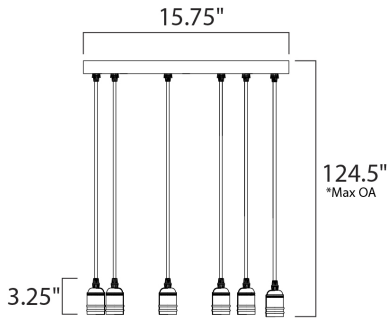

**MEASUREMENTS**

DIMENSION : 15.75" L x 15.75" W x 3.25" H  
 MAX OAH : 124.5" OAH  
 CANOPY : 15.75" W x 1" H x 15.75" L  
 HANGING WEIGHT : 15.56 lb  
 WIRE LENGTH : 120"

**LAMPING**

INPUT VOLTAGE : 120V  
 LUMENS : 1,320 Rated  
 BULB : 8 x 3.5W LED E26 Medium A52 , 28W Total  
 BULB INCLUDED : (Included)  
 DIMMABLE : Yes  
 COLOR\_TEMP : 2200K

\*max overall height

**FINISHES OPTION**

 Black / Antique Brass (BKAB)

**MATERIAL**

Steel, Aluminum

**RATINGS**

cETLus  
 Dry Location

**ADDITIONAL**