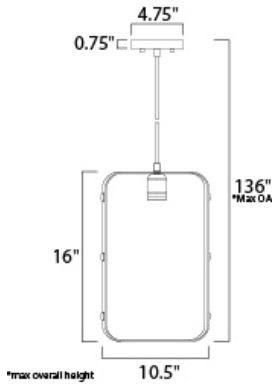

MEASUREMENTS

- DIMENSION : 10.5" W x 16" H
- MAX OAH : 136" OAH
- CANOPY : 4.75" W x 0.75" H
- HANGING WEIGHT : 2.27 lb

LAMPING

- INPUT VOLTAGE : 120V
- LUMENS : 250 Rated
- BULB : 1 x 5W LED E26 Medium A50 , 5W Total
- BULB INCLUDED : (Included)
- DIMMABLE : Yes
- COLOR_TEMP : 2200K