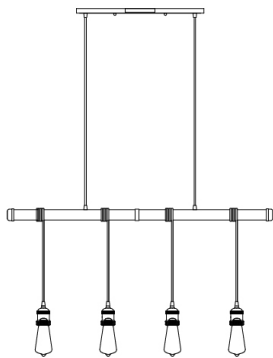

PRODUCT DESCRIPTION

Cords of Black fabric support metal sockets finished in a natural Antique Brass allow you to create unique and fun lighting. All except the single pendant are supplied with hangers that attach to the ceiling to allow you to swag each socket. There are a number of optional bulbs to choose from.

MEASUREMENTS

DIMENSION : 40.5" L x 4.5" W x 17.75" H
 MAX OAH : 144.5" OAH
 CANOPY : 4.5" W x 1.25" H x 19.5" L
 HANGING WEIGHT : 16.5 lb
 WIRE LENGTH : 120"

LAMPING

INPUT VOLTAGE : 110-130V
 LUMENS : 0 Rated
 BULB : 4 x 5W LED E26 Medium A50 , 20W Total
 BULB INCLUDED : (Included)
 DIMMABLE : Yes
 COLOR_TEMP : 2200K

FINISHES OPTION

 Weathered Zinc

MATERIAL

Steel

RATINGS

cETLus
 Dry Location

ADDITIONAL

SLOPE: 120
 OPERATING TEMPERATURE:
 -20°C (-4°F), 40°C (104°F)