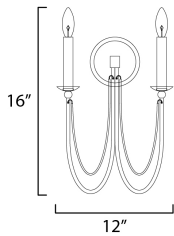

MEASUREMENTS

DIMENSION : 14" W x 16" H x 5.25" Ext
 MAX OAH : 5" W x 5" H
 HANGING WEIGHT : 1.1 lb

LAMPING

INPUT VOLTAGE : 120V
 BULB : 2 x 60W Incandescent E12 Candelabra , 120W Total
 BULB INCLUDED : (Not Included)
 DIMMABLE :
 LIGHTING_DIRECTION : Up