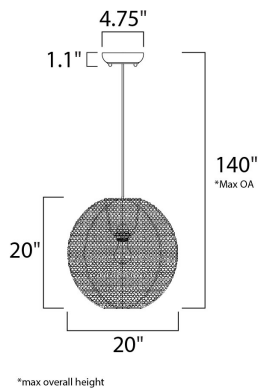

MEASUREMENTS

DIMENSION : 20" L x 20" W x 20" H
 MAX OAH : 140" OAH
 CANOPY : 4.75" W x 1.1" H x 4.75" L
 HANGING WEIGHT : 6.6 lb

LAMPING

INPUT VOLTAGE : 120V
 BULB : 1 x 60W Incandescent E26 Medium , 60W Total
 BULB INCLUDED : (Not Included)
 DIMMABLE : Yes