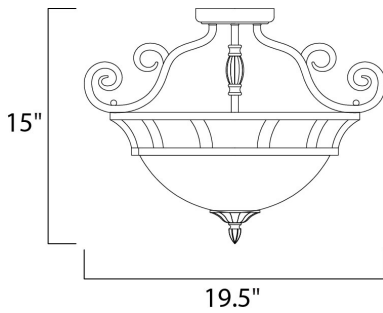

**PRODUCT DESCRIPTION**

This decorative classic in Oil Rubbed Bronze finish is both dramatic and subtle, with or without shades.

**MEASUREMENTS**

DIMENSION : 19.5" L x 19.5" W x 15" H  
 HANGING WEIGHT : 6.43 lb