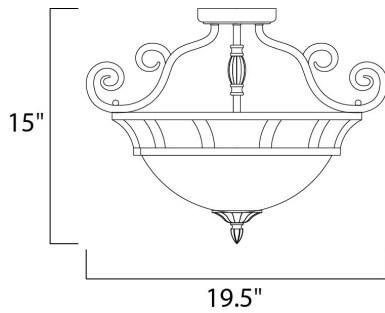

**PRODUCT DESCRIPTION**

This decorative classic in Oil Rubbed Bronze finish is both dramatic and subtle, with or without shades.

**MEASUREMENTS**

DIMENSION : 19.5" L x 19.5" W x 15" H  
 HANGING WEIGHT : 6.43 lb