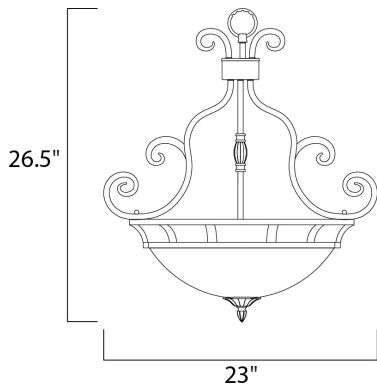

PRODUCT DESCRIPTION

This decorative classic in Oil Rubbed Bronze finish is both dramatic and subtle, with or without shades.

MEASUREMENTS

DIMENSION : 23" L x 23" W x 26.5" H
 HANGING WEIGHT : 13.62 lb

LAMPING

INPUT VOLTAGE : 120V
 BULB : 3 x 60W Incandescent E26 Medium , 180W Total
 BULB INCLUDED : (Not Included)
 DIMMABLE : Yes

FINISHES OPTION

 Oil Rubbed Bronze (OI)

GLASS

Frosted Ivory FI

MATERIAL

Steel, Glass