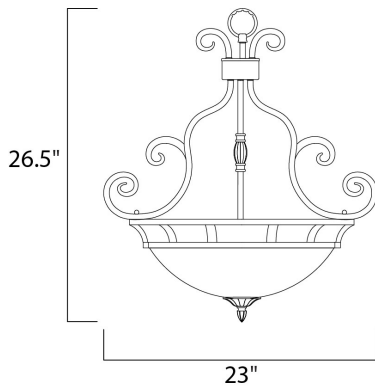

PRODUCT DESCRIPTION

This decorative classic in Oil Rubbed Bronze finish is both dramatic and subtle, with or without shades.

MEASUREMENTS

DIMENSION : 23" L x 23" W x 26.5" H
 HANGING WEIGHT : 13.62 lb

LAMPING

INPUT VOLTAGE : 120V
 BULB : 3 x 60W Incandescent E26 Medium , 180W Total
 BULB INCLUDED : (Not Included)
 DIMMABLE : Yes

FINISHES OPTION

 Oil Rubbed Bronze

GLASS

Frosted Ivory Fl

MATERIAL

Steel, Glass

RATINGS