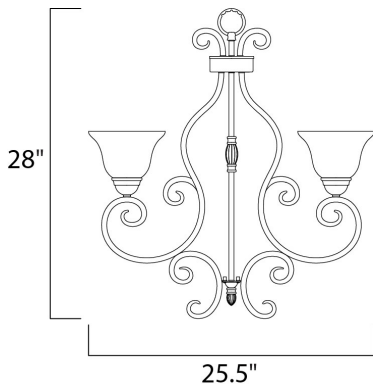

PRODUCT DESCRIPTION

This decorative classic in Oil Rubbed Bronze finish is both dramatic and subtle, with or without shades.

MEASUREMENTS

DIMENSION : 25.5" L x 25.5" W x 28" H
 HANGING WEIGHT : 17.64 lb

LAMPING

INPUT VOLTAGE : 120V
 BULB : 5 x 60W Incandescent E26 Medium , 300W Total
 BULB INCLUDED : (Not Included)
 DIMMABLE : Yes

FINISHES OPTION

 Oil Rubbed Bronze (OI)

GLASS

Frosted Ivory Fl

MATERIAL

Steel, Glass