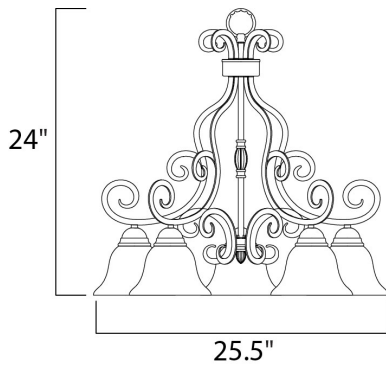

PRODUCT DESCRIPTION

This decorative classic in Oil Rubbed Bronze finish is both dramatic and subtle, with or without shades.

MEASUREMENTS

DIMENSION : 25.5" L x 25.5" W x 24" H
 HANGING WEIGHT : 15.96 lb

LAMPING

INPUT VOLTAGE : 120V
 BULB : 5 x 60W Incandescent E26 Medium , 300W Total
 BULB INCLUDED : (Not Included)
 DIMMABLE : Yes

FINISHES OPTION

 Oil Rubbed Bronze

GLASS

Frosted Ivory Fl

MATERIAL

Steel, Glass

RATINGS