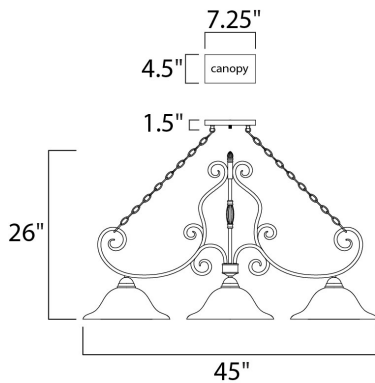

PRODUCT DESCRIPTION

This decorative classic in Oil Rubbed Bronze finish is both dramatic and subtle, with or without shades.

MEASUREMENTS

DIMENSION : 45" L x 13" W x 26" H
 CANOPY : 4.45" W x 0.79" H x 7.92" L
 HANGING WEIGHT : 17.41 lb

LAMPING

INPUT VOLTAGE : 120V
 BULB : 3 x 60W Incandescent E26 Medium , 180W Total
 BULB INCLUDED : (Not Included)
 DIMMABLE : Yes

FINISHES OPTION

 Oil Rubbed Bronze (OI)

GLASS

Frosted Ivory Fl

MATERIAL

Steel, Glass