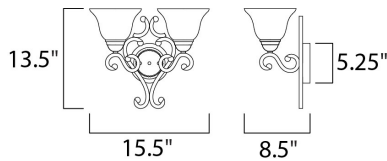

PRODUCT DESCRIPTION

This decorative classic in Oil Rubbed Bronze finish is both dramatic and subtle, with or without shades.

MEASUREMENTS

DIMENSION : 15.5" W x 13.5" H x 8.5" Ext
 MAX OAH : 5.35" W x 5.35" H
 HANGING WEIGHT : 5.6 lb