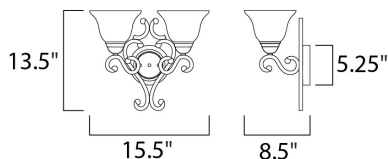

**PRODUCT DESCRIPTION**

This decorative classic in Oil Rubbed Bronze finish is both dramatic and subtle, with or without shades.

**MEASUREMENTS**

DIMENSION : 15.5" W x 13.5" H x 8.5" Ext  
 MAX OAH : 5.35" W x 5.35" H  
 HANGING WEIGHT : 5.6 lb