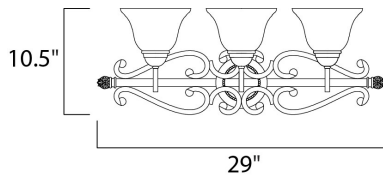

PRODUCT DESCRIPTION

This decorative classic in Oil Rubbed Bronze finish is both dramatic and subtle, with or without shades.

MEASUREMENTS

DIMENSION : 29" W x 10.5" H x 9.5" Ext
 BACK PLATE : 5.35" W x 5.35" H
 HANGING WEIGHT : 7.01 lb

LAMPING

INPUT VOLTAGE : 120V
 BULB : 3 x 60W Incandescent E26 Medium , 180W Total
 BULB INCLUDED : (Not Included)
 DIMMABLE : Yes

FINISHES OPTION

 Oil Rubbed Bronze (OI)

GLASS

Frosted Ivory Fl

MATERIAL

Glass, Steel