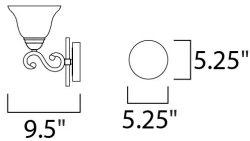

PRODUCT DESCRIPTION

This decorative classic in Oil Rubbed Bronze finish is both dramatic and subtle, with or without shades.

MEASUREMENTS

DIMENSION : 37" W x 10.5" H x 9.5" Ext
BACK PLATE : 5.35" W x 5.35" H
HANGING WEIGHT : 11.68 lb

LAMPING

INPUT VOLTAGE : 120V
BULB : 4 x 60W Incandescent E26 Medium , 240W Total
BULB INCLUDED : (Not Included)
DIMMABLE : Yes

FINISHES OPTION

Oil Rubbed Bronze

GLASS

Frosted Ivory Fl

MATERIAL

Glass, Steel

RATINGS

cULus
Damp Location

ADDITIONAL

INSTALL UP/DOWN: Up/Down
OPERATING TEMPERATURE:
-20°C (-4°F), 40°C (104°F)

Always consult a qualified electrician before installing any lighting product.

WESTERN DISTRIBUTION CENTER (HEADQUARTER)
253 NORTH VINELAND AVE | CITY OF INDUSTRY, CA 91746

EASTERN DISTRIBUTION CENTER
101 GARDNER PARK | PEACHTREE CITY, GA 30269

P. 626.956.4200 | F. 626.956.4225 | maximlighting.com