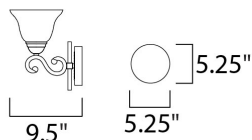

PRODUCT DESCRIPTION

This decorative classic in Oil Rubbed Bronze finish is both dramatic and subtle, with or without shades.

MEASUREMENTS

DIMENSION : 37" W x 10.5" H x 9.5" Ext
BACK PLATE : 5.35" W x 5.35" H
HANGING WEIGHT : 11.68 lb

LAMPING

INPUT VOLTAGE : 120V
BULB : 4 x 60W Incandescent E26 Medium , 240W Total
BULB INCLUDED : (Not Included)
DIMMABLE : Yes

FINISHES OPTION

Oil Rubbed Bronze

GLASS

Frosted Ivory Fl

MATERIAL

Glass, Steel

RATINGS

cULus
Damp Location

ADDITIONAL

INSTALL UP/DOWN: Up/Down
OPERATING TEMPERATURE:
-20°C (-4°F), 40°C (104°F)

Always consult a qualified electrician before installing any lighting product.

WESTERN DISTRIBUTION CENTER (HEADQUARTER)
253 NORTH VINELAND AVE | CITY OF INDUSTRY, CA 91746
EASTERN DISTRIBUTION CENTER
4200 SHIRLEY DR. | ATLANTA, GA 30336
P. 626.956.4200 | F. 626.956.4225 | maximlighting.com