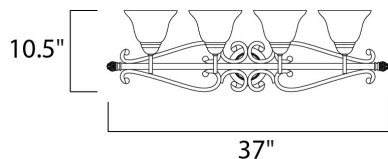

**PRODUCT DESCRIPTION**

This decorative classic in Oil Rubbed Bronze finish is both dramatic and subtle, with or without shades.

**MEASUREMENTS**

DIMENSION : 37" W x 10.5" H x 9.5" Ext  
 BACK PLATE : 5.35" W x 5.35" H  
 HANGING WEIGHT : 11.68 lb