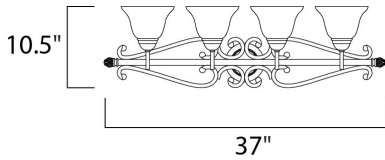

**PRODUCT DESCRIPTION**

This decorative classic in Oil Rubbed Bronze finish is both dramatic and subtle, with or without shades.

**MEASUREMENTS**

DIMENSION : 37" W x 10.5" H x 9.5" Ext  
 BACK PLATE : 5.35" W x 5.35" H  
 HANGING WEIGHT : 11.68 lb