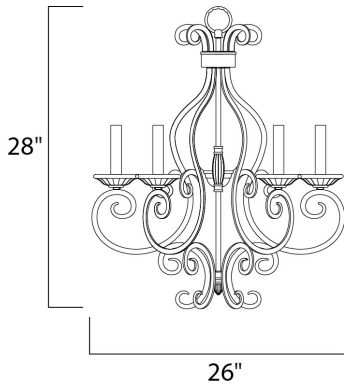

PRODUCT DESCRIPTION

This decorative classic in Oil Rubbed Bronze finish is both dramatic and subtle, with or without shades.

MEASUREMENTS

DIMENSION : 26" L x 26" W x 28" H
 CANOPY : 5.12" W x 1" H x 5.12" L
 HANGING WEIGHT : 15.23 lb

LAMPING

INPUT VOLTAGE : 120V
 BULB : 5 x 60W Incandescent E12 Candelabra , 300W Total
 BULB INCLUDED : (Not Included)
 DIMMABLE : Yes

FINISHES OPTION

 Oil Rubbed Bronze (OI)

MATERIAL

Steel, Glass

RATINGS

cULus
 Dry Location