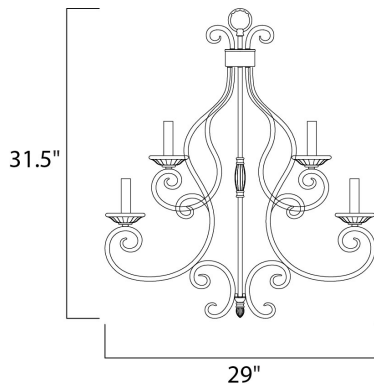

PRODUCT DESCRIPTION

This decorative classic in Oil Rubbed Bronze finish is both dramatic and subtle, with or without shades.

MEASUREMENTS

DIMENSION : 29" L x 29" W x 31.5" H
 CANOPY : 5.12" W x 1" H x 5.12" L
 HANGING WEIGHT : 22 lb

LAMPING

INPUT VOLTAGE : 120V
 BULB : 9 x 60W Incandescent E12 Candelabra , 540W Total
 BULB INCLUDED : (Not Included)
 DIMMABLE : Yes

FINISHES OPTION

 Oil Rubbed Bronze (OI)

MATERIAL

Steel, Glass

RATINGS

cULus
 Dry Location