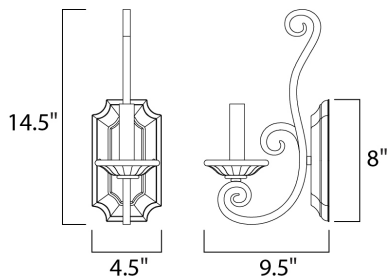

**PRODUCT DESCRIPTION**

This decorative classic in Oil Rubbed Bronze finish is both dramatic and subtle, with or without shades.

**MEASUREMENTS**

DIMENSION : 7" W x 14.5" H x 9.5" Ext  
 MAX OAH : 4.5" W x 8" H  
 HANGING WEIGHT : 1.32 lb

**LAMPING**

INPUT VOLTAGE : 120V  
 BULB : 1 x 60W Incandescent E12 Candelabra , 60W Total  
 BULB INCLUDED : (Not Included)  
 DIMMABLE : Yes  
 LIGHTING\_DIRECTION : Up

**FINISHES OPTION**

 Oil Rubbed Bronze

**MATERIAL**

Steel, Glass

**RATINGS**

cULus  
 Damp Location

**ADDITIONAL**

INSTALL UP/DOWN: Up  
 OPERATING TEMPERATURE:  
 -20°C (-4°F), 40°C (104°F)

Always consult a qualified electrician before installing any lighting product.