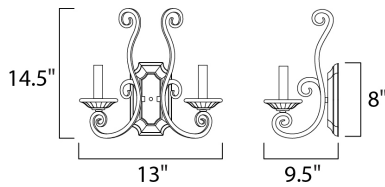

PRODUCT DESCRIPTION

This decorative classic in Oil Rubbed Bronze finish is both dramatic and subtle, with or without shades.

MEASUREMENTS

DIMENSION : 13" W x 14.5" H x 9.5" Ext
 MAX OAH : 4.57" W x 8" H
 HANGING WEIGHT : 4.5 lb