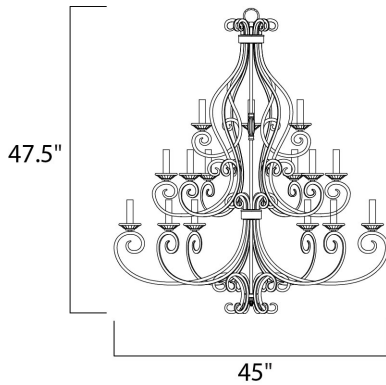

PRODUCT DESCRIPTION

This decorative classic in Oil Rubbed Bronze finish is both dramatic and subtle, with or without shades.

MEASUREMENTS

DIMENSION : 45" L x 45" W x 47.5" H
 CANOPY : 5.12" W x 1" H x 5.12" L
 HANGING WEIGHT : 28.92 lb

LAMPING

INPUT VOLTAGE : 120V
 BULB : 15 x 40W Incandescent E12 Candelabra , 600W Total
 BULB INCLUDED : (Not Included)
 DIMMABLE : Yes

FINISHES OPTION

 Oil Rubbed Bronze (OI)

MATERIAL

Steel, Glass

RATINGS

cULus
 Dry Location