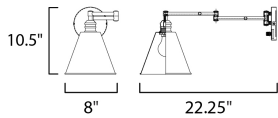

MEASUREMENTS

DIMENSION : 8" W x 10.5" H x 21.5" Ext
 MAX OAH : 5.13" W x 5.13" H
 HANGING WEIGHT : 2.23 lb

LAMPING

INPUT VOLTAGE : 120V
 BULB : 1 x 60W Incandescent E26 Medium , 60W Total
 BULB INCLUDED : (Not Included)
 DIMMABLE :
 LIGHTING_DIRECTION : Down