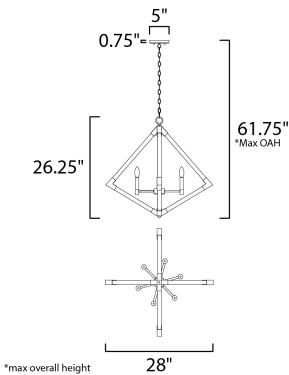

MEASUREMENTS

DIMENSION : 28" L x 28" W x 26.25" H
 MAX OAH : 61.75" OAH
 CANOPY : 5" W x 0.75" H x 5" L
 HANGING WEIGHT : 9.9 lb

LAMPING

INPUT VOLTAGE : 120V
 BULB : 6 x 60W Incandescent E12 Candelabra , 360W Total
 BULB INCLUDED : (Not Included)
 DIMMABLE :