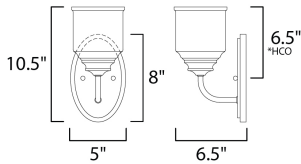

LAMPING

INPUT VOLTAGE : 120V
BULB : 1 x 60W Incandescent E26 Medium , 60W Total
BULB INCLUDED : (Not Included)
LIGHTING_DIRECTION : Up/Down