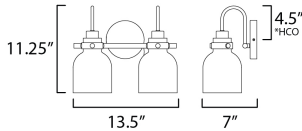

LAMPING

INPUT VOLTAGE : 120V
BULB : 2 x 60W Incandescent E26 Medium , 120W Total
BULB INCLUDED : (Not Included)
DIMMABLE :
LIGHTING_DIRECTION : Down