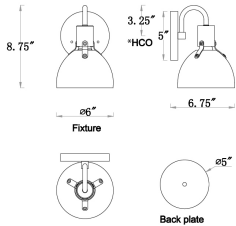

PRODUCT DESCRIPTION