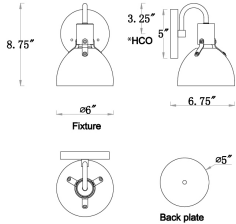

PRODUCT DESCRIPTION