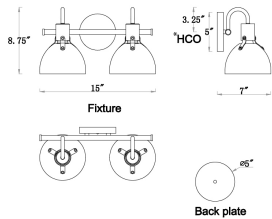

PRODUCT DESCRIPTION