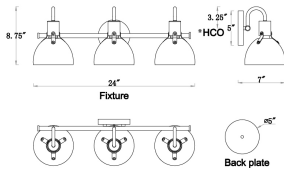

PRODUCT DESCRIPTION