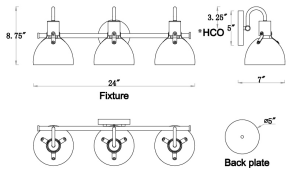

PRODUCT DESCRIPTION