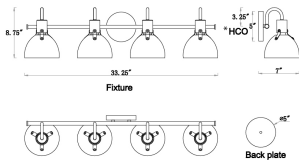

PRODUCT DESCRIPTION