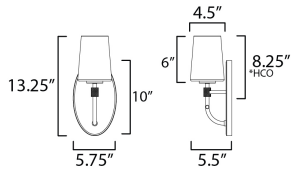

PRODUCT DESCRIPTION

Featuring knurled rod details, this lighting collection brings a modern industrial edge to any space. Available in a range of sizes for chandeliers and two styles of bath vanity lighting, it offers versatility for different design needs. Offered in Matte Black, Satin Nickel, and Natural Aged Brass, this collection complements a wide variety of interior styles.