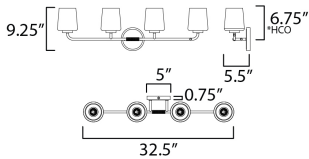

LAMPING

INPUT VOLTAGE : 120V
BULB : 4 x 60W Incandescent E26 Medium , 240W Total
BULB INCLUDED : (Not Included)
DIMMABLE :
LIGHTING_DIRECTION : Up/Down