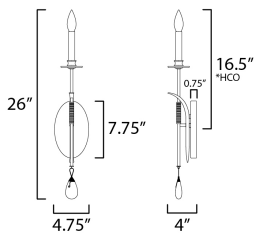

LAMPING

INPUT VOLTAGE : 120V
BULB : 1 x 60W Incandescent E12 Candelabra , 60W Total
BULB INCLUDED : (Not Included)
DIMMABLE :
LIGHTING_DIRECTION : Up