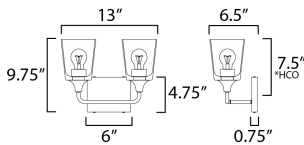

LAMPING

INPUT VOLTAGE : 120V
BULB : 2 x 60W Incandescent E26 Medium , 120W Total
BULB INCLUDED : (Not Included)
DIMMABLE : Triac or ELV (Phase Dim)
LIGHTING_DIRECTION : Up & Down