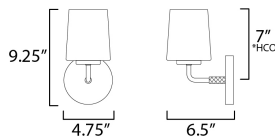

LAMPING

INPUT VOLTAGE : 120V
BULB : 1 x 60W Incandescent E26 Medium , 60W Total
BULB INCLUDED : (Not Included)
LIGHTING_DIRECTION : Up/Down