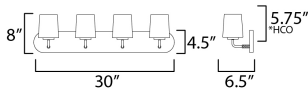

LAMPING

INPUT VOLTAGE : 120V
BULB : 4 x 60W Incandescent E26 Medium , 240W Total
BULB INCLUDED : (Not Included)
LIGHTING_DIRECTION : Up/Down