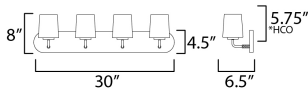

LAMPING

INPUT VOLTAGE : 120V
BULB : 4 x 60W Incandescent E26 Medium , 240W Total
BULB INCLUDED : (Not Included)
DIMMABLE :
LIGHTING_DIRECTION : Up/Down