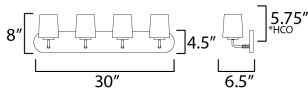

LAMPING

INPUT VOLTAGE : 120V
BULB : 4 x 60W Incandescent E26 Medium , 240W Total
BULB INCLUDED : (Not Included)
LIGHTING_DIRECTION : Up/Down